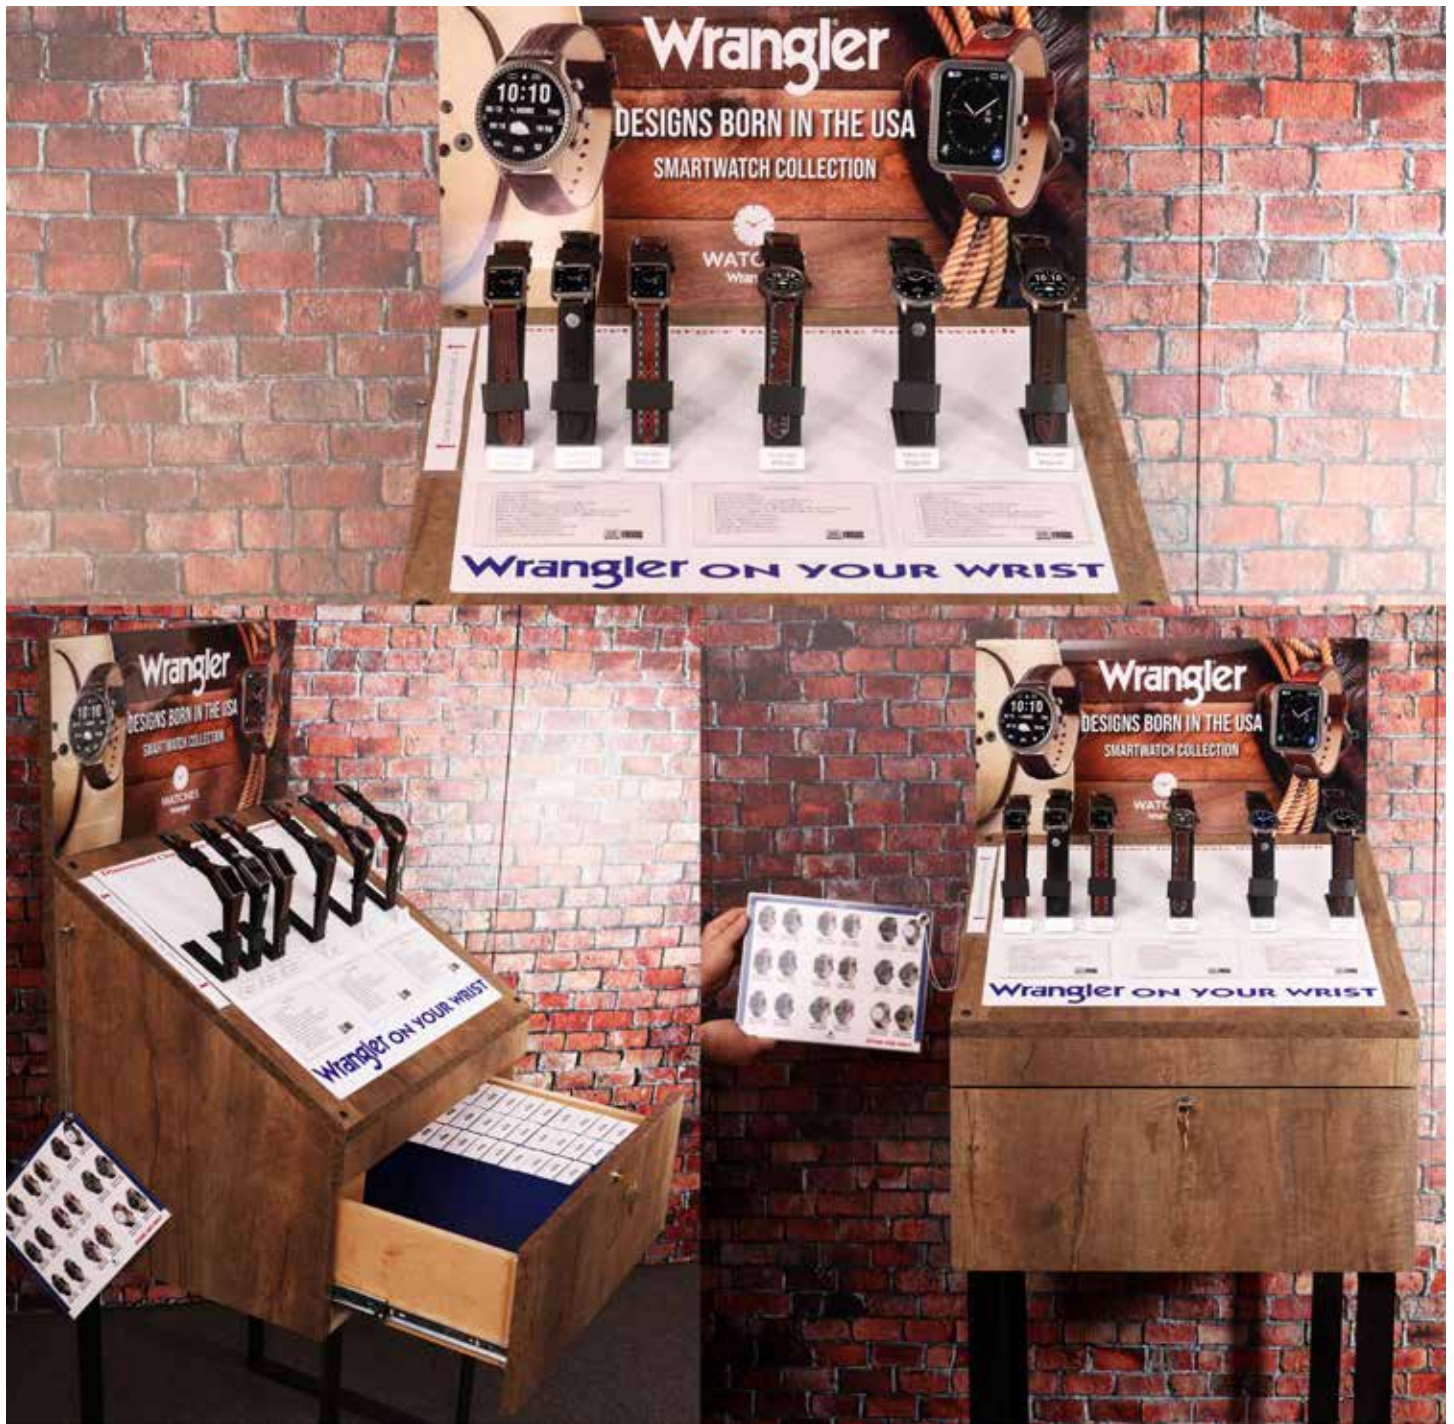

PARADOX

FINE WATCH CO.

935 Broadway
4th Floor
New York, NY 10010

Phone: 1-212-254-9851
Toll Free: 1-800-847-9851
Fax: 1-212-777-0805

Email: Bob@Vistanyc.com
Jared.Roberts@yahoo.com
www.ParadoxFWC.com

REV071321